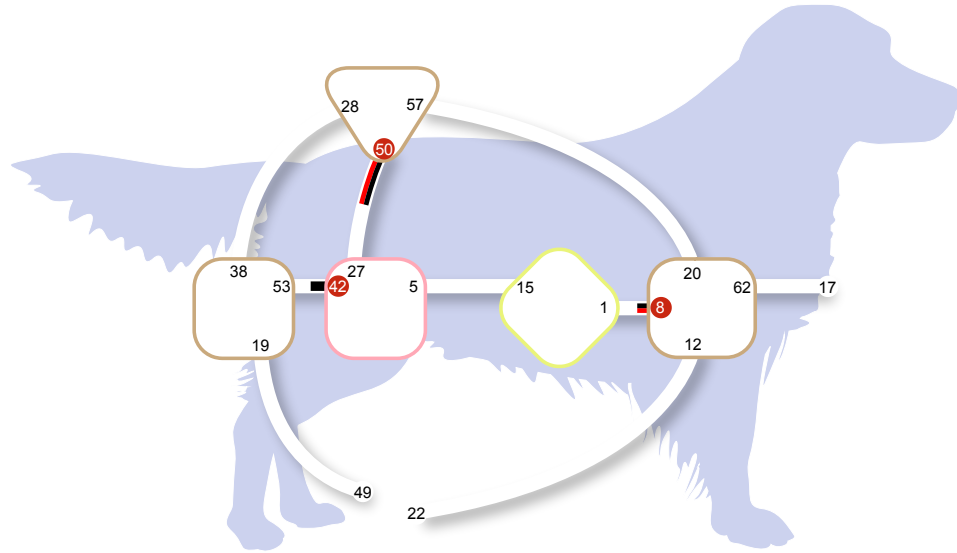

Animal Foundation

System: Tropical

1	
5	
8	♂ 4 ♀ 3
12	
15	
19	
20	
27	
28	
38	
42	♂ 6
50	♂ 3 ♀ 4
53	
57	
62	

Name:

Honey

Birth Date (Local):

01 October 2012, 17:33 (UTC+02:00)

Birth Place:

Rixheim, France

Age:

11 years

Type:

Reflector

Alpha Group

P-South Node - 8.3 - Direction, Struggle
D-South Node - 8.4 - Direction, Influence

Metamorphosis Group

D-Saturn - 50.3 - Bonding, Struggle
P-Saturn - 50.4 - Bonding, Influence

Territory Group

P-Moon - 42.6 - Maturity, Separation