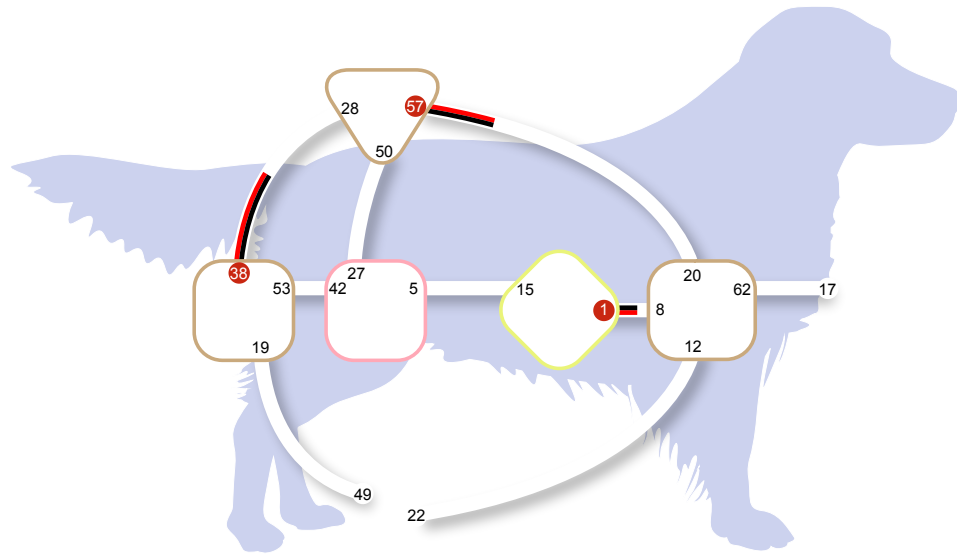

# Animal Foundation

System: Tropical

1	♁ 6 ♃ 5 ♃ 6
5	
8	
12	
15	
19	
20	
27	
28	
38	♁ 2 ♁ 2
42	
50	
53	
57	♁ 6 ♁ 6
62	

**Name:**

Eloi

**Birth Date (Local):**

03 September 2014, 02:34 (UTC+02:00)

**Birth Place:**

Masburg, Germany

**Age:**

9 years

**Type:**

Reflector

**Alpha Group**

- D-Saturn - 1.5 - Individuality, Attraction
- D-Mars - 1.6 - Individuality, Separation
- P-Saturn - 1.6 - Individuality, Separation
- D-North Node - 57.6 - Awareness, Separation
- P-North Node - 57.6 - Awareness, Separation

**Metamorphosis Group**

**Territory Group**

- D-Pluto - 38.2 - Fierceness, Mystery
- P-Pluto - 38.2 - Fierceness, Mystery